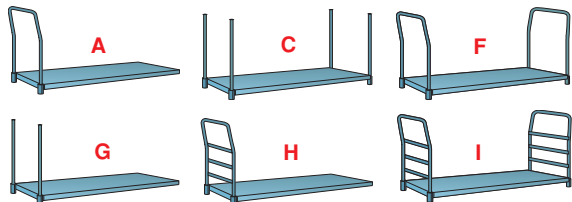

Request quote from factory with bumpers.

TO ORDER, SPECIFY MODEL NUMBER AND SUFFIX

★ **PM6800-A**
Shown with optional bumpers.

★ **AL2006-A**
Lightweight aluminum body.

QUALITY FEATURES

- Features all welded deck of 12 ga. sheet steel.
- Two formed 12 ga. steel bolsters run longitudinally under truck (3 bolsters on 30"x 60" size).
- Roller bearings in *Plastex* and *Versa-Tech®* wheels, ball bearings in *Ace-Tuf®* wheels.
- Capacity 1,000 lbs.; 1,400 lbs. on 30"x 60" size with *Plastex* or *Versa-Tech®* wheels.

Model PM6600 has two swivel and two rigid casters welded on: choice of 6" x 2" *Plastex* or *Versa-Tech®* wheels. Platform height 10¾".

Model PM6800 has two swivel and two rigid casters welded on: choice of 8" x 2" *Plastex* *Versa-Tech®* or 8 x 2.50 *Ace-Tuf®* wheels. Platform height 12¾".

Available with Superstructure Styles A, C, F, G, H, I.

★ All models shippable **PRONTO®!**

QUALITY FEATURES

- All the features most wanted by food processing plants, dairies, hospitals, schools, airports, hotels, etc. Cast pipe sockets integrally welded into all four corners permit using handle at either end.
- Deck of ½" diamond tread aluminum alloy (6061T).
- Casters bolted to ¾" aluminum angle cross bolsters.
- Roller bearings in all wheels.
- Capacity 1,100 lbs. with Pneumatics, 1,500 lbs. with *Versa-Tech®* rubber wheels, and 2,000 lbs. with *Polylast* polyurethane wheels.
- For stainless steel casters and rubber bumpers, consult factory.