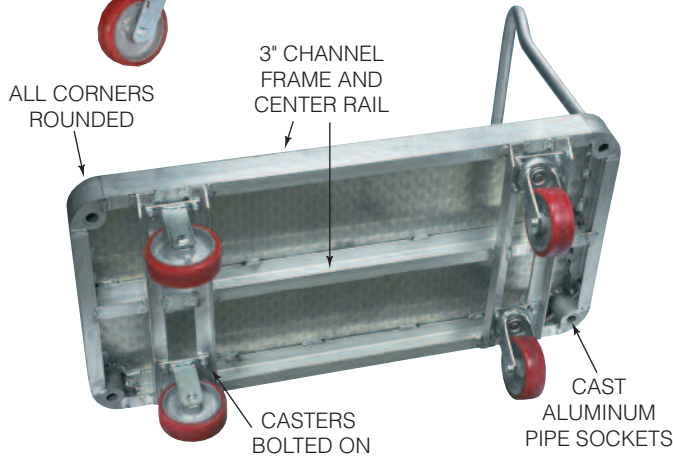

Platform Trucks
Capacity Range
1,000 – 2,000 lbs.

★ = two-day PRONTO® shipment. **PM6600/6800 Selection Table**

Platform Size Inches	SELECTION SUFFIX			Approx. Weight Lbs.
	6" and 8" Models		8" Models	
	Plastex	Versa-Tech®	Ace-Tuf®	
24 x 48★	-P2448★	-TE2448★	-AT2448★	130
27 x 54★	-P2754★	-TE2754★	-AT2754★	145
30 x 60★	-P3060★	-TE3060★	-AT3060★	180

Request quote from factory with bumpers.

TO ORDER, SPECIFY MODEL NUMBER AND SUFFIX

★ **PM6800-A**
Shown with optional bumpers.

★ **AL2006-A**
Lightweight aluminum body.

QUALITY FEATURES

- Features all welded deck of 12 ga. sheet steel.
- Two formed 12 ga. steel bolsters run longitudinally under truck (3 bolsters on 30"x 60" size).
- Roller bearings in *Plastex* and *Versa-Tech®* wheels, ball bearings in *Ace-Tuf®* wheels.
- Capacity 1,000 lbs.; 1,400 lbs. on 30"x 60" size with *Plastex* or *Versa-Tech®* wheels.

Model PM6600 has two swivel and two rigid casters welded on: choice of 6" x 2" *Plastex* or *Versa-Tech®* wheels. Platform height 10¾".

Model PM6800 has two swivel and two rigid casters welded on: choice of 8" x 2" *Plastex* *Versa-Tech®* or 8 x 2.50 *Ace-Tuf®* wheels. Platform height 12¾".

Available with Superstructure Styles A, C, F, G, H, I.

★ All models shippable **PRONTO®!**

QUALITY FEATURES

- All the features most wanted by food processing plants, dairies, hospitals, schools, airports, hotels, etc. Cast pipe sockets integrally welded into all four corners permit using handle at either end.
- Deck of ½" diamond tread aluminum alloy (6061T).
- Casters bolted to ¾" aluminum angle cross bolsters.
- Roller bearings in all wheels.
- Capacity 1,100 lbs. with Pneumatics, 1,500 lbs. with *Versa-Tech®* rubber wheels, and 2,000 lbs. with *Polylast* polyurethane wheels.
- For stainless steel casters and rubber bumpers, consult factory.